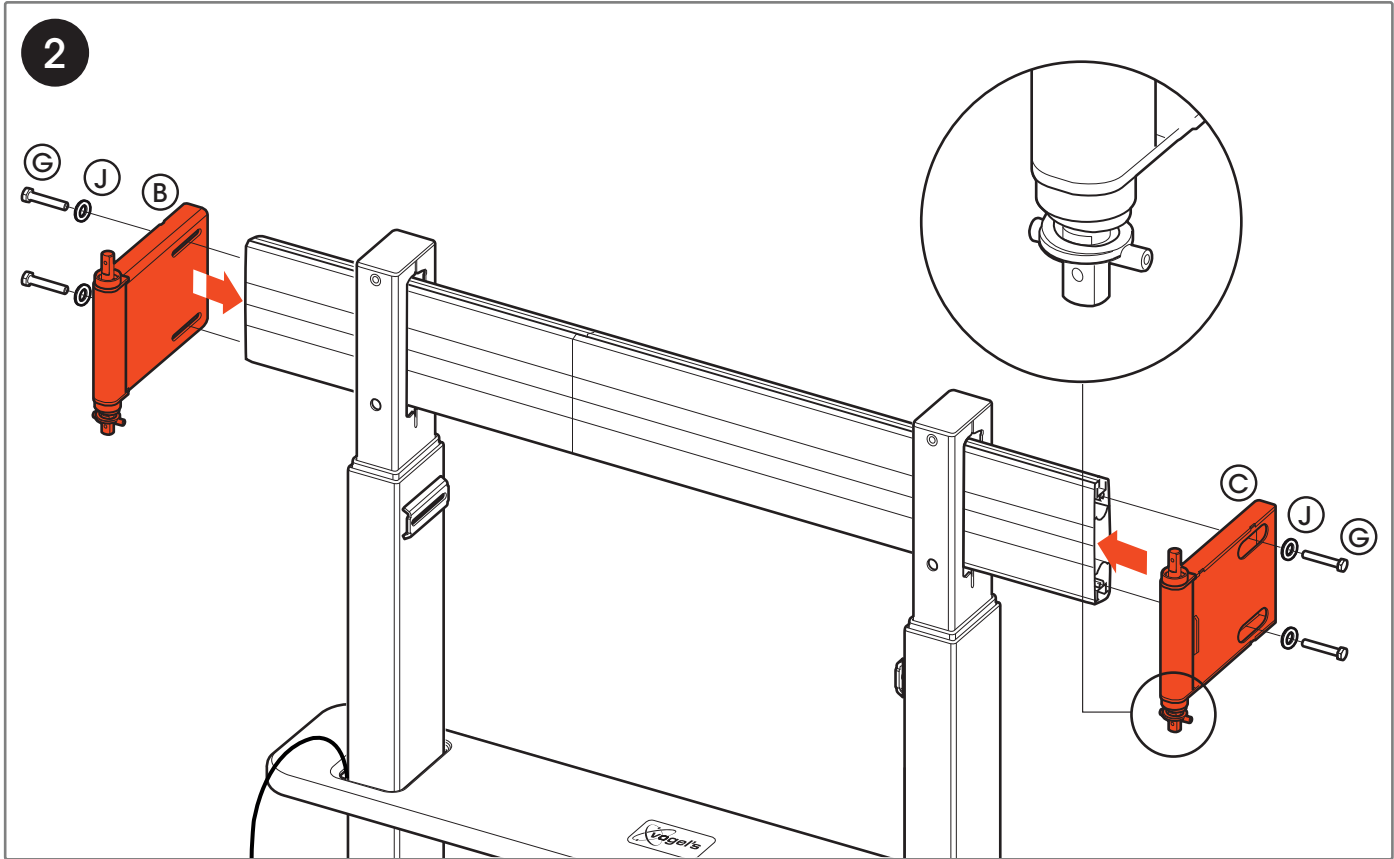

### CONTENTS

Mounting Instructions	3
Notes	9
Contact Details	12

**6** ADJUST WHITEBOARD SET

**Vogel's Products BV**

HONDSRUGLAAN 93,  
5628 DB EINDHOVEN,  
THE NETHERLANDS

T +31 (0)40 264 74 00

E [info@vogels.com](mailto:info@vogels.com)