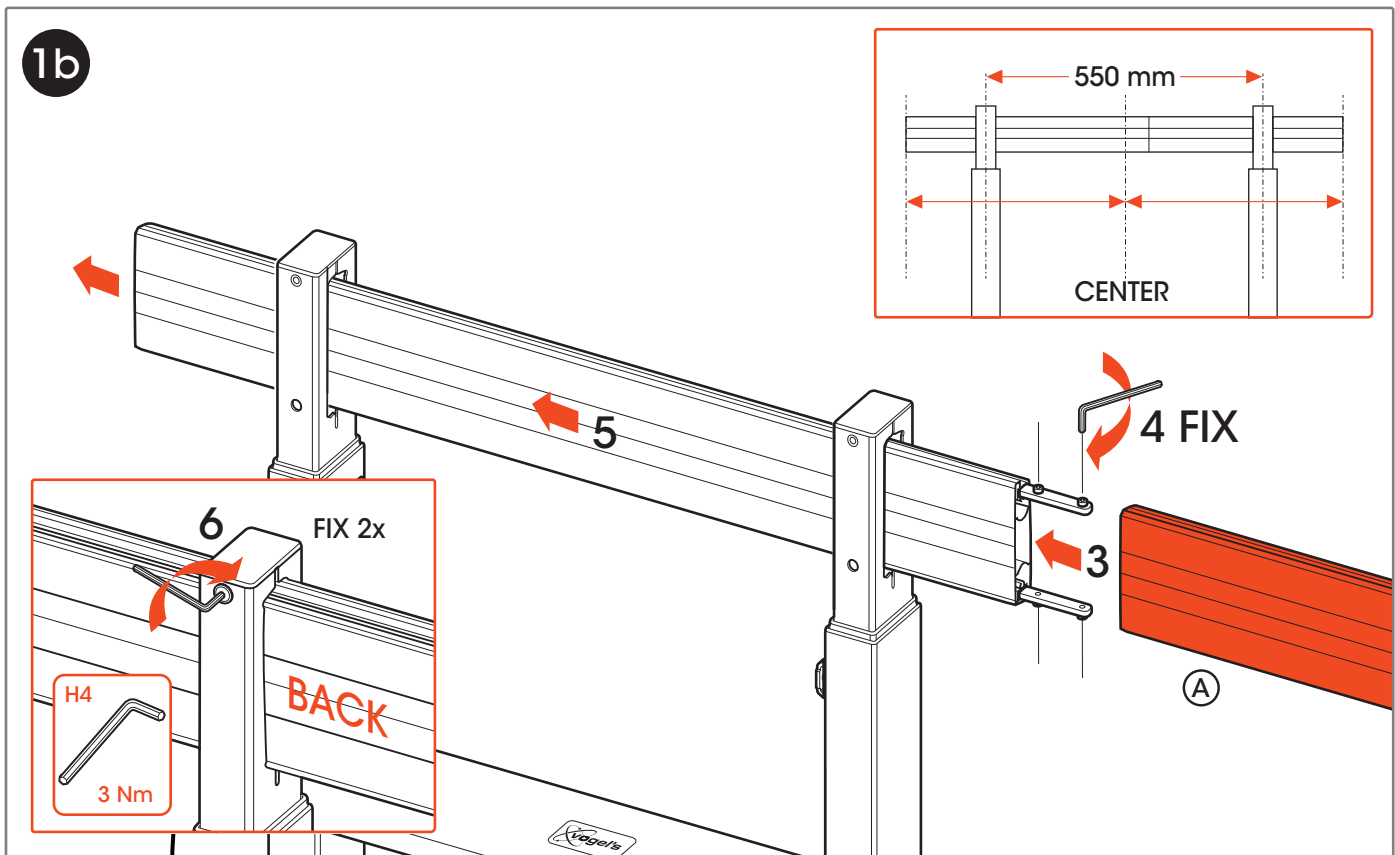

### CONTENTS

Mounting Instructions	3
Notes	9
Contact Details	12

**6** ADJUST WHITEBOARD SET

**Vogel's Products BV**

HONDSRUGLAAN 93,  
5628 DB EINDHOVEN,  
THE NETHERLANDS

T +31 (0)40 264 74 00

E [info@vogels.com](mailto:info@vogels.com)