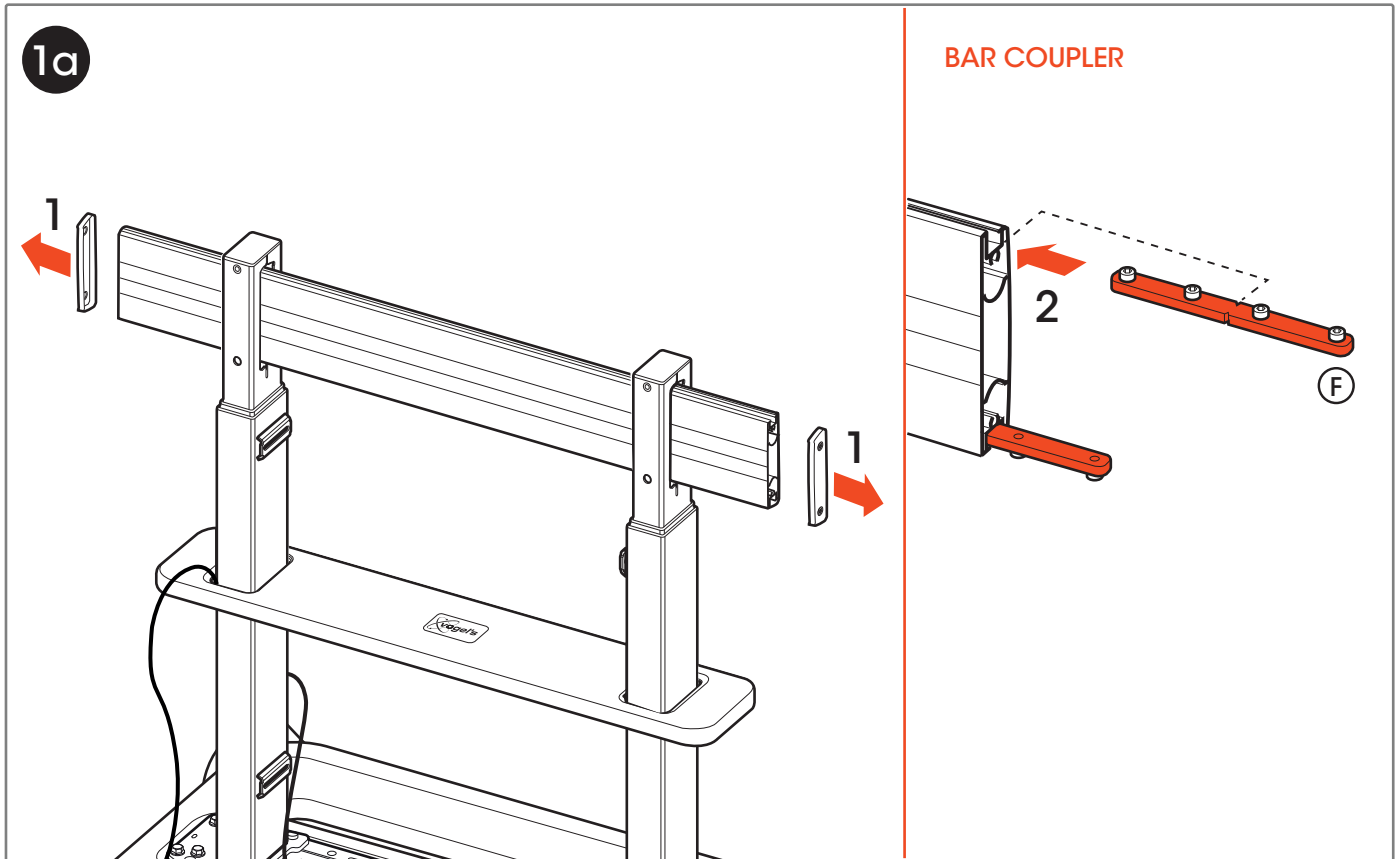

### CONTENTS

Mounting Instructions	3
Notes	9
Contact Details	12

**6** ADJUST WHITEBOARD SET

**Vogel's Products BV**

HONDSRUGLAAN 93,  
5628 DB EINDHOVEN,  
THE NETHERLANDS

T +31 (0)40 264 74 00

E [info@vogels.com](mailto:info@vogels.com)