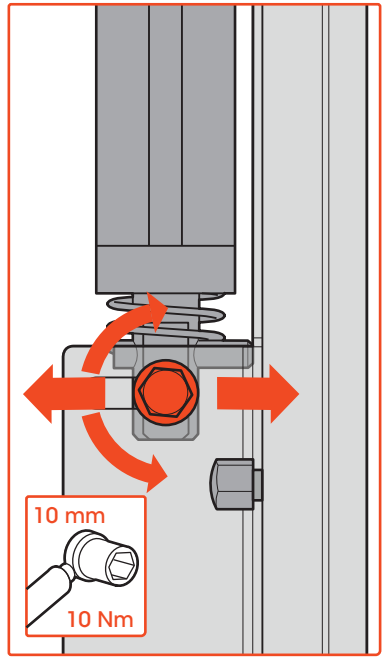

### CONTENTS

Mounting Instructions	3
Notes	9
Contact Details	12

**6** ADJUST WHITEBOARD SET

**Vogel's Products BV**

HONDSRUGLAAN 93,  
5628 DB EINDHOVEN,  
THE NETHERLANDS

T +31 (0)40 264 74 00

E [info@vogels.com](mailto:info@vogels.com)