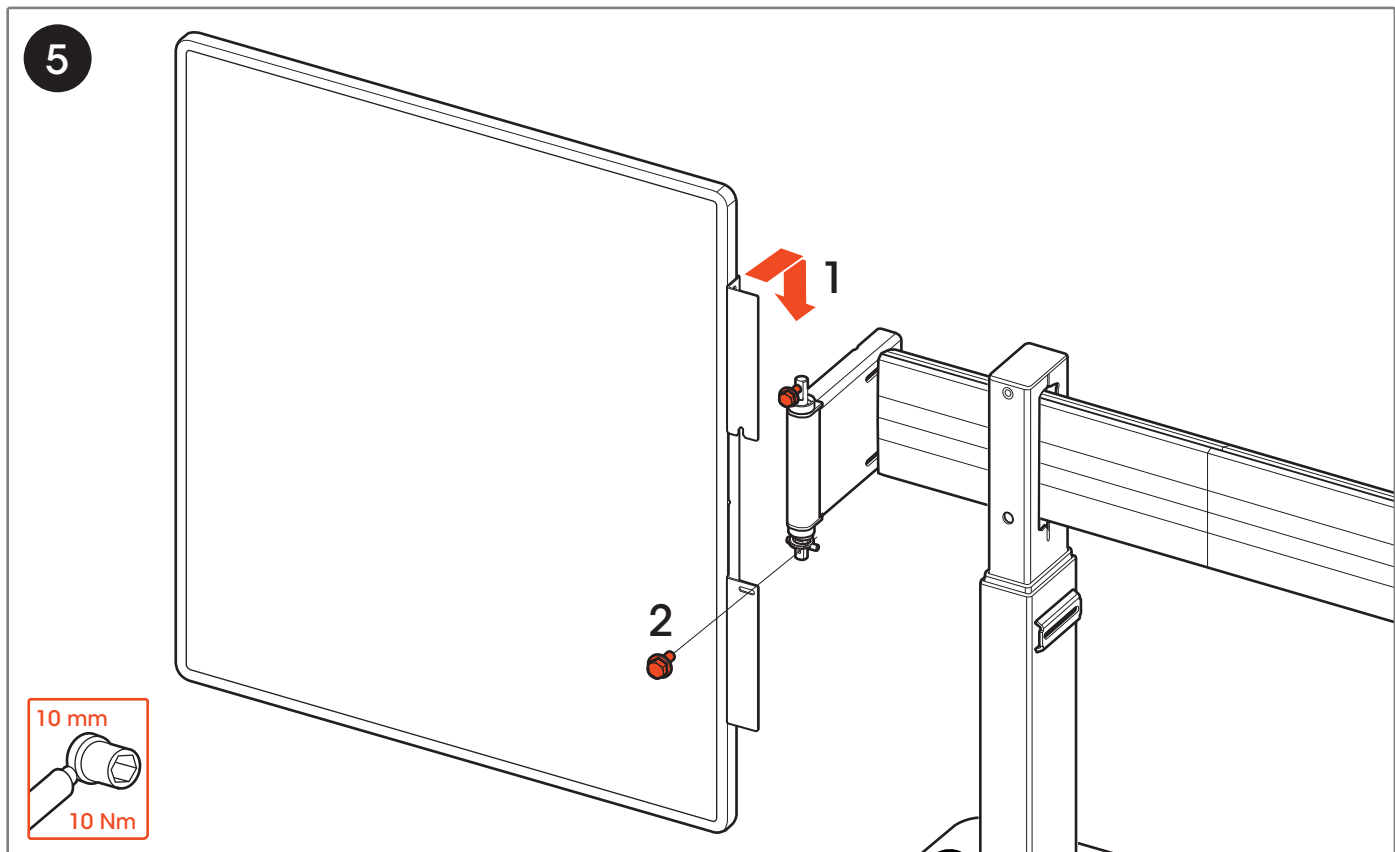

### CONTENTS

Mounting Instructions	3
Notes	9
Contact Details	12

**6** ADJUST WHITEBOARD SET

**Vogel's Products BV**

HONDSRUGLAAN 93,  
5628 DB EINDHOVEN,  
THE NETHERLANDS

T +31 (0)40 264 74 00

E [info@vogels.com](mailto:info@vogels.com)