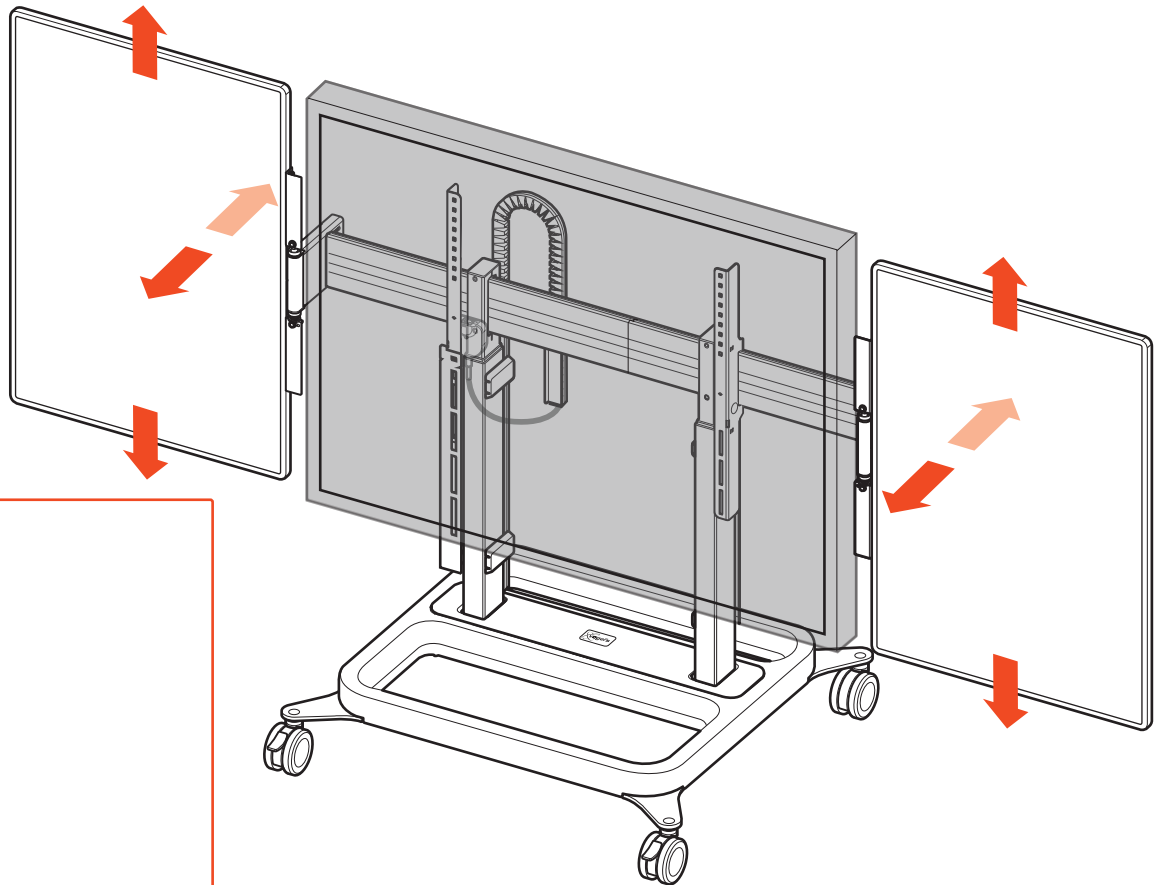

### CONTENTS

Mounting Instructions	3
Notes	9
Contact Details	12

**6** ADJUST WHITEBOARD SET

**Vogel's Products BV**

HONDSRUGLAAN 93,  
5628 DB EINDHOVEN,  
THE NETHERLANDS

T +31 (0)40 264 74 00

E [info@vogels.com](mailto:info@vogels.com)