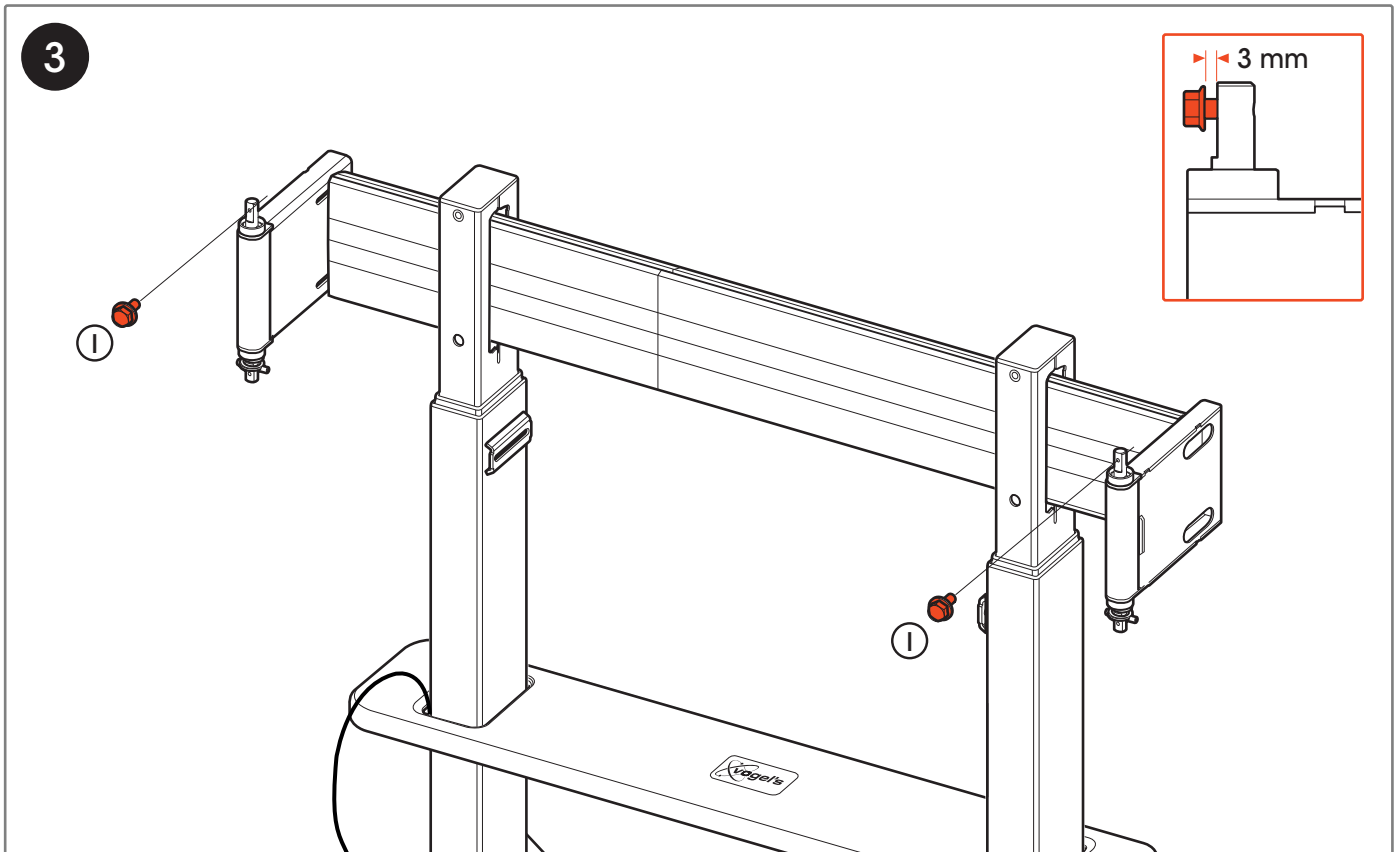

### CONTENTS

Mounting Instructions	3
Notes	9
Contact Details	12

**6** ADJUST WHITEBOARD SET

**Vogel's Products BV**

HONDSRUGLAAN 93,  
5628 DB EINDHOVEN,  
THE NETHERLANDS

T +31 (0)40 264 74 00

E [info@vogels.com](mailto:info@vogels.com)