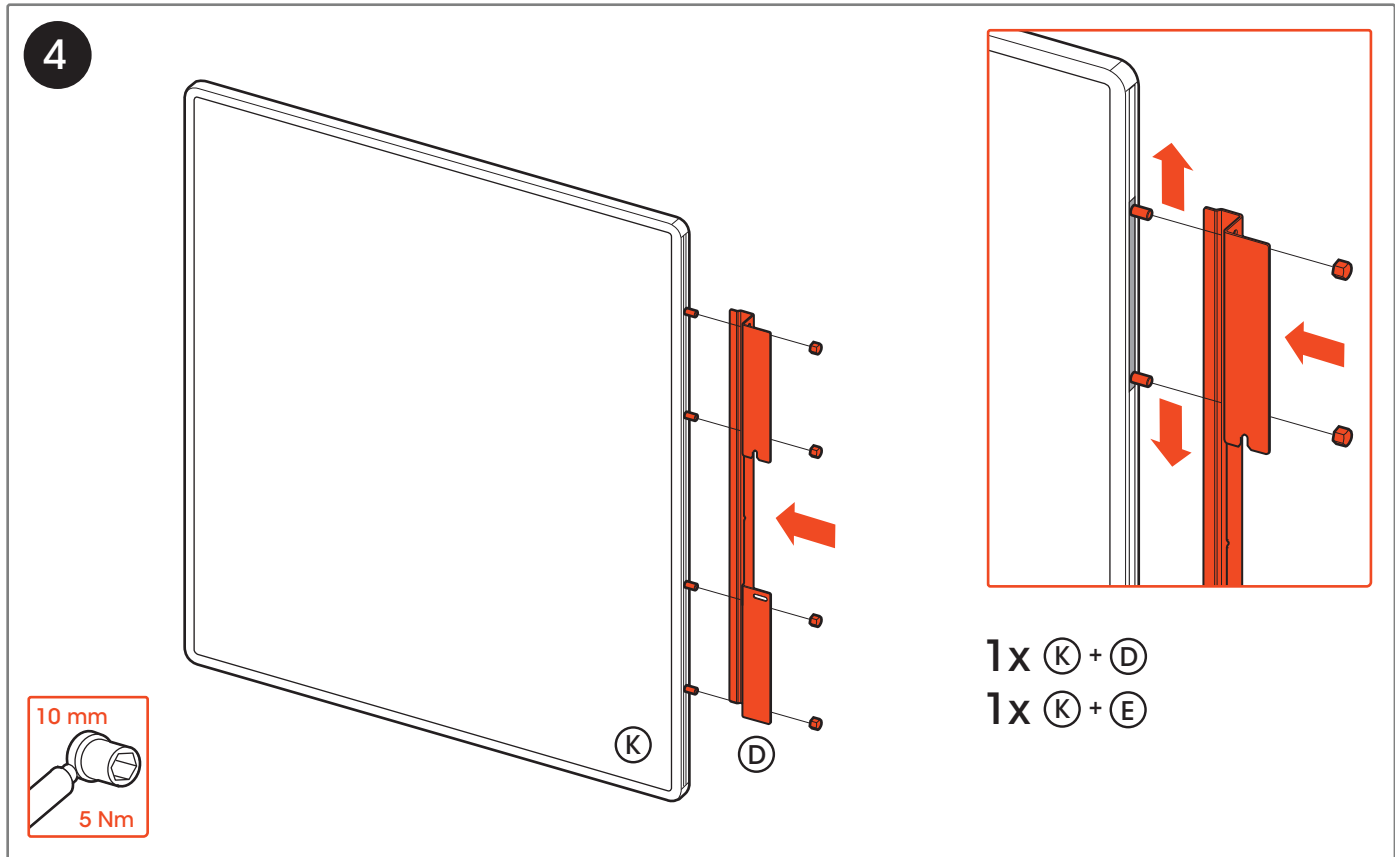

### CONTENTS

Mounting Instructions	3
Notes	9
Contact Details	12

**6** ADJUST WHITEBOARD SET

**Vogel's Products BV**

HONDSRUGLAAN 93,  
5628 DB EINDHOVEN,  
THE NETHERLANDS

T +31 (0)40 264 74 00

E [info@vogels.com](mailto:info@vogels.com)