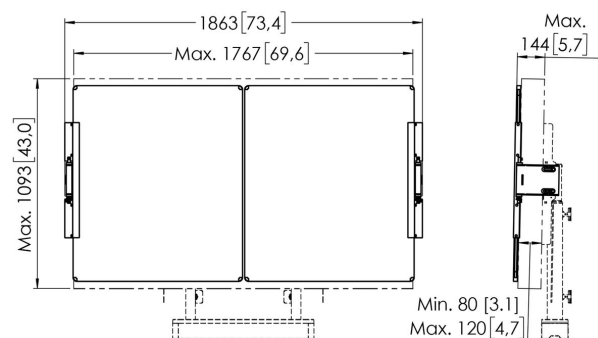

RISE A217 Whiteboard Set 75" for RISE Motorized Display Lift Floor-Wall Solution (white)

Key Benefits

- Complete your RISE Display lift with handy accessories
- For mounting on the RISE floor-wall solutions
- Quick and easy installation
- TÜV-5 certified

Whiteboard Set for 75"

This RISE A217 Whiteboard Set 75" is custom made for the Vogel's RISE motorized display lift floor-wall solution. With this accessory, you can mount a whiteboard to the left and right of a 75-inch display. The enamel steel boards feature hinges developed by Vogel's. As a result, the whiteboards do not spontaneously open, even after frequent use. Easy to install. The adjustable hinges on this accessory set allow you to vary the depth, height and width so that the whiteboards always fit the display, whatever display you are using.

RISE A217 Whiteboard Set 75" for RISE Motorized Display Lift Floor-Wall Solution (white)

Specifications

Article number (SKU)	7302170
Colour	White
EAN single box	8712285356865
Height	1020
Width	3627
Depth	142
TÜV certified	Yes
Tilt	Tilt -4°/+4°
Guarantee	5 years
Adjustable depth	True
Adjustable height	True
Max. screen size (inch)	75
Min. screen size (inch)	75