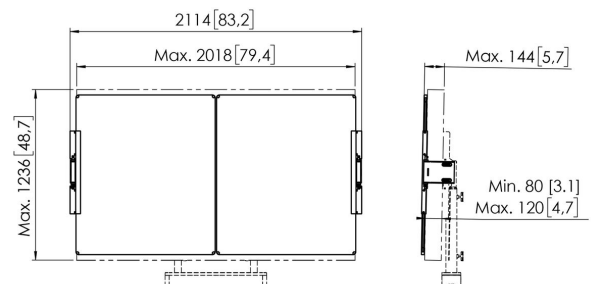

RISE A218 Whiteboard Set 86" for RISE Motorized Display Lift Floor-Wall Solution (white)

Key Benefits

- Complete your RISE Display lift with handy accessories
- For mounting on the RISE floor-wall solutions
- Quick and easy installation
- TÜV-5 certified

Whiteboard Set for 86"

This RISE A218 Whiteboard Set 86" is custom made for the Vogel's RISE motorized display lift floor-wall solution. With this accessory, you can mount a whiteboard to the left and right of a 86-inch display. The enamel steel boards feature hinges developed by Vogel's. As a result, the whiteboards do not spontaneously open, even after frequent use. Easy to install. The adjustable hinges on this accessory set allow you to vary the depth, height and width so that the whiteboards always fit the display, whatever display you are using.

RISE A218 Whiteboard Set 86" for RISE Motorized Display Lift Floor-Wall Solution (white)

Specifications

Article number (SKU)	7302180
Colour	White
EAN single box	8712285356889
Height	1157
Width	4130
Depth	142
TÜV certified	Yes
Tilt	Tilt -4°/+4°
Guarantee	5 years
Adjustable depth	True
Adjustable height	True
Max. screen size (inch)	86
Min. screen size (inch)	86