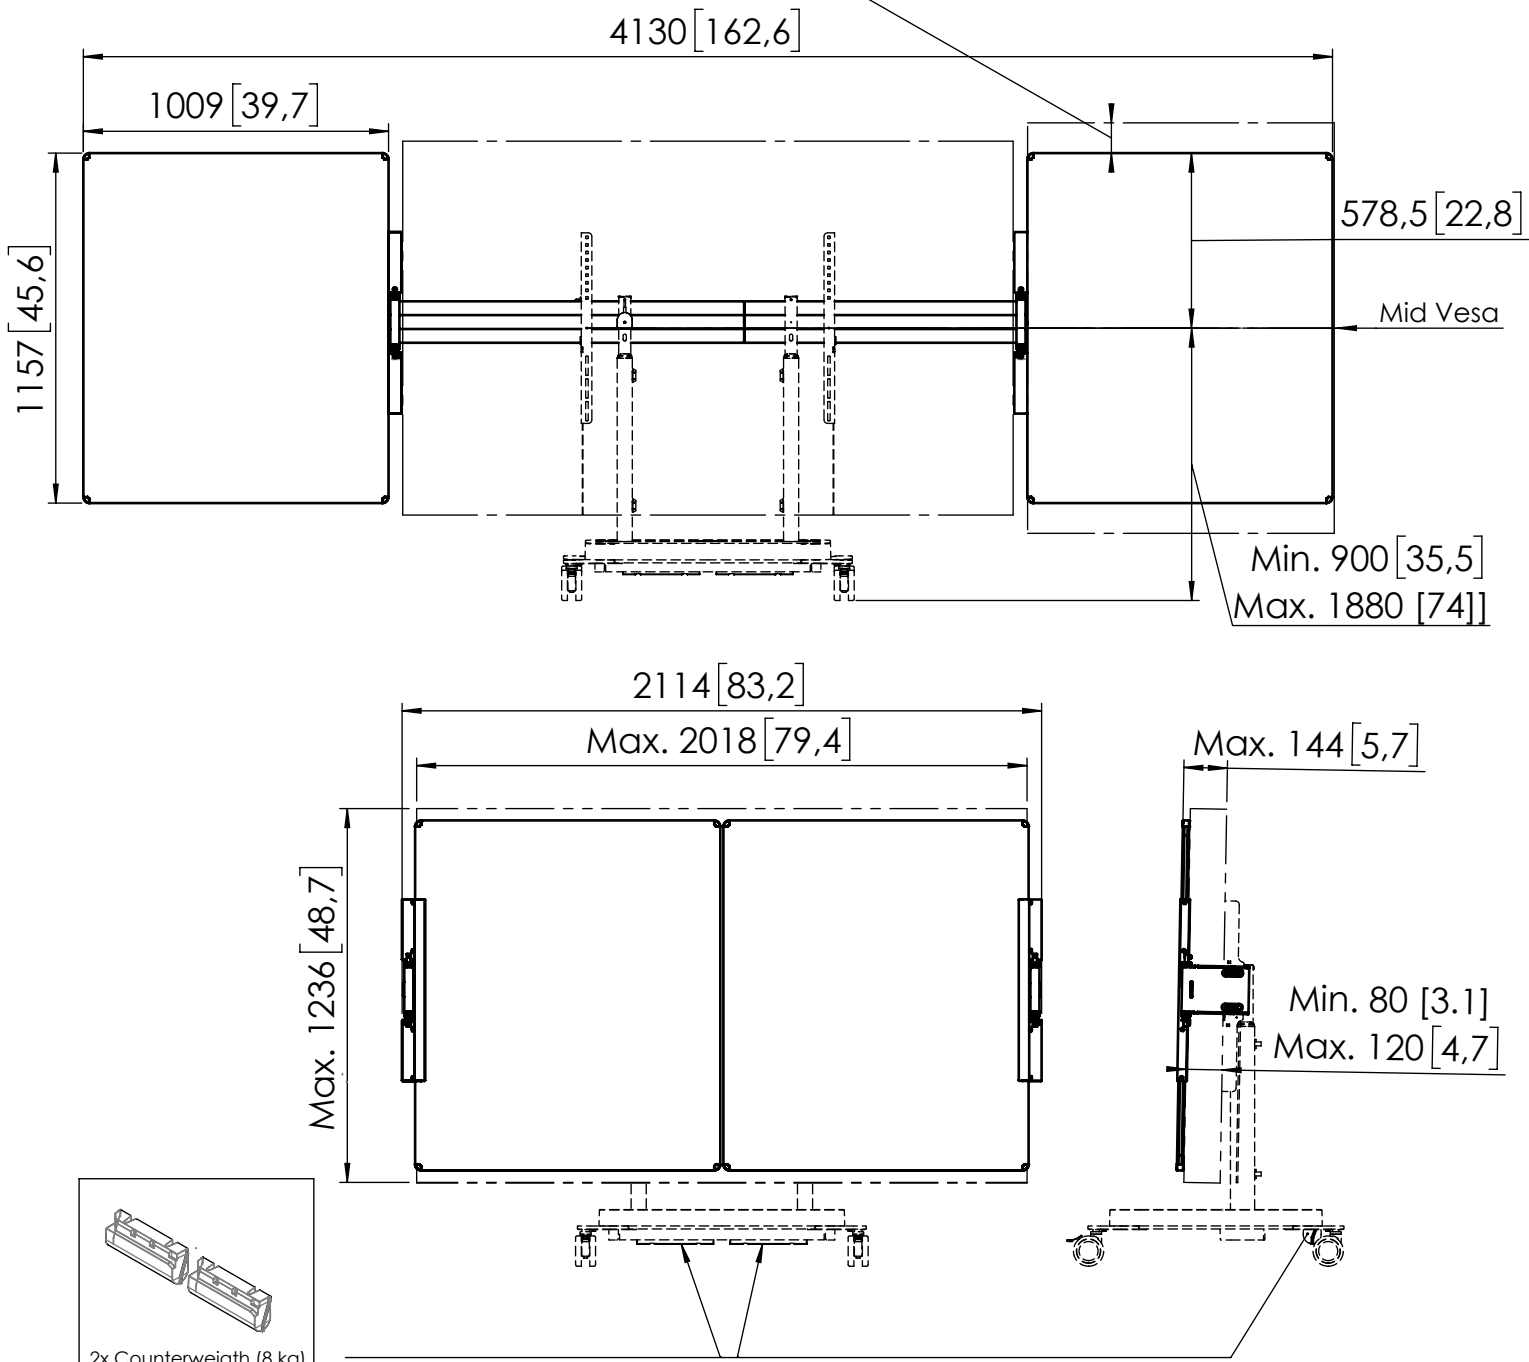

# Product data sheet

**RISE A228 Whiteboard Set 86" for RISE motorized display lift trolley or floor stand**

Dimensions in mm [inch]

Adjustment  
Range:  
 $\pm 100$  [3,9]

Screen size: 86 inch  
Net weight: 30 kg / 66.1 lbs  
Gross weight: 36 kg / 79.4 lbs