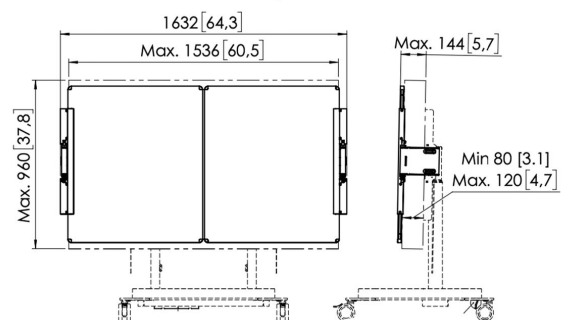

RISE A226 Whiteboard Set 65" for RISE Motorized Display Lift Trolley or Floor Stand (white)

Key Benefits

- Complete your RISE Display lift with handy accessories
- For mounting on the RISE trolley, floor stand
- Quick and easy installation
- TÜV-5 certified

Whiteboard Set for 65"

This RISE A226 Whiteboard Set 65" is custom made for the Vogel's RISE motorized display lift trolley or floor stand. With this accessory, you can mount a whiteboard to the left and right of a 65-inch display. Added counterweights ensure a safe installation and use. The enamel steel boards feature hinges developed by Vogel's. As a result, the whiteboards do not spontaneously open, even after frequent use. Easy to install. The adjustable hinges on this accessory set allow you to vary the depth, height and width so that the whiteboards always fit the display, whatever display you are using.

RISE A226 Whiteboard Set 65" for RISE Motorized Display Lift Trolley or Floor Stand (white)

Specifications

| | |
|-------------------------|---------------|
| Article number (SKU) | 7302260 |
| Colour | White |
| EAN single box | 8712285358906 |
| Height | 892 |
| Width | 3166 |
| Depth | 142 |
| TÜV certified | Yes |
| Tilt | Tilt -4°/+4° |
| Guarantee | 5 years |
| Adjustable depth | True |
| Adjustable height | True |
| Max. screen size (inch) | 65 |
| Min. screen size (inch) | 65 |