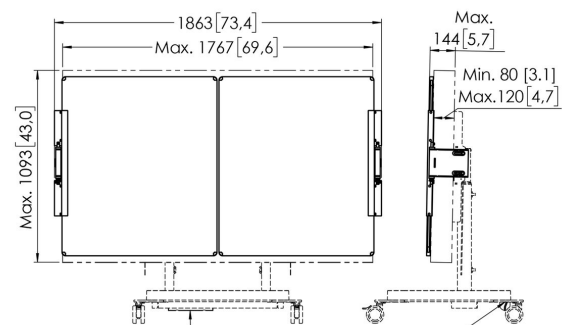

## RISE A227 Whiteboard Set 75" for RISE Motorized Display Lift Trolley or Floor Stand (white)

### Whiteboard Set for 75"

This RISE A227 Whiteboard Set 75" is custom made for the Vogel's RISE motorized display lift trolley or floor stand. With this accessory, you can mount a whiteboard to the left and right of a 75-inch display. Added counterweights ensure a safe installation and use. The enamel steel boards feature hinges developed by Vogel's. As a result, the whiteboards do not spontaneously open, even after frequent use. Easy to install  
The adjustable hinges on this accessory set allow you to vary the depth, height and width so that the whiteboards always fit the display, whatever display you are using.

### Specifications

Article number (SKU)	7302270
Colour	White
EAN single box	8712285358920
Height	1020
Width	3627
Depth	142
TÜV certified	Yes
Tilt	Tilt -4°/+4°
Guarantee	5 years
Adjustable depth	True
Adjustable height	True
Max. screen size (inch)	75
Min. screen size (inch)	75