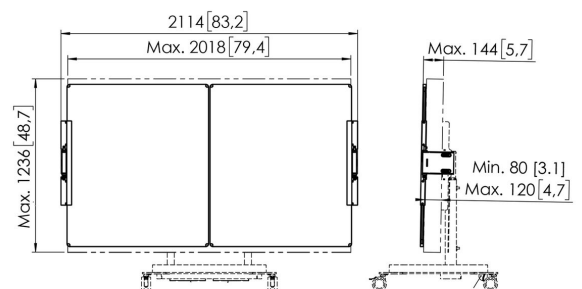

RISE A228 Whiteboard Set 86" for RISE Motorized Display Lift Trolley or Floor Stand (white)

Key Benefits

- Complete your RISE Display lift with handy accessories
- For mounting on the RISE trolley, floor stand
- Quick and easy installation
- TÜV-5 certified

Whiteboard Set for 86"

This RISE A228 Whiteboard Set 86" is custom made for the Vogel's RISE motorized display lift trolley or floor stand. With this accessory, you can mount a whiteboard to the left and right of a 86-inch display. Added counterweights ensure a safe installation and use. The enamel steel boards feature hinges developed by Vogel's. As a result, the whiteboards do not spontaneously open, even after frequent use. Easy to install. The adjustable hinges on this accessory set allow you to vary the depth, height and width so that the whiteboards always fit the display, whatever display you are using.

RISE A228 Whiteboard Set 86" for RISE Motorized Display Lift Trolley or Floor Stand (white)

Specifications

Article number (SKU)	7302280
Colour	White
EAN single box	8712285358944
Height	1157
Width	4130
Depth	142
TÜV certified	Yes
Tilt	Tilt -4°/+4°
Guarantee	5 years
Adjustable depth	True
Adjustable height	True
Max. screen size (inch)	86
Min. screen size (inch)	86