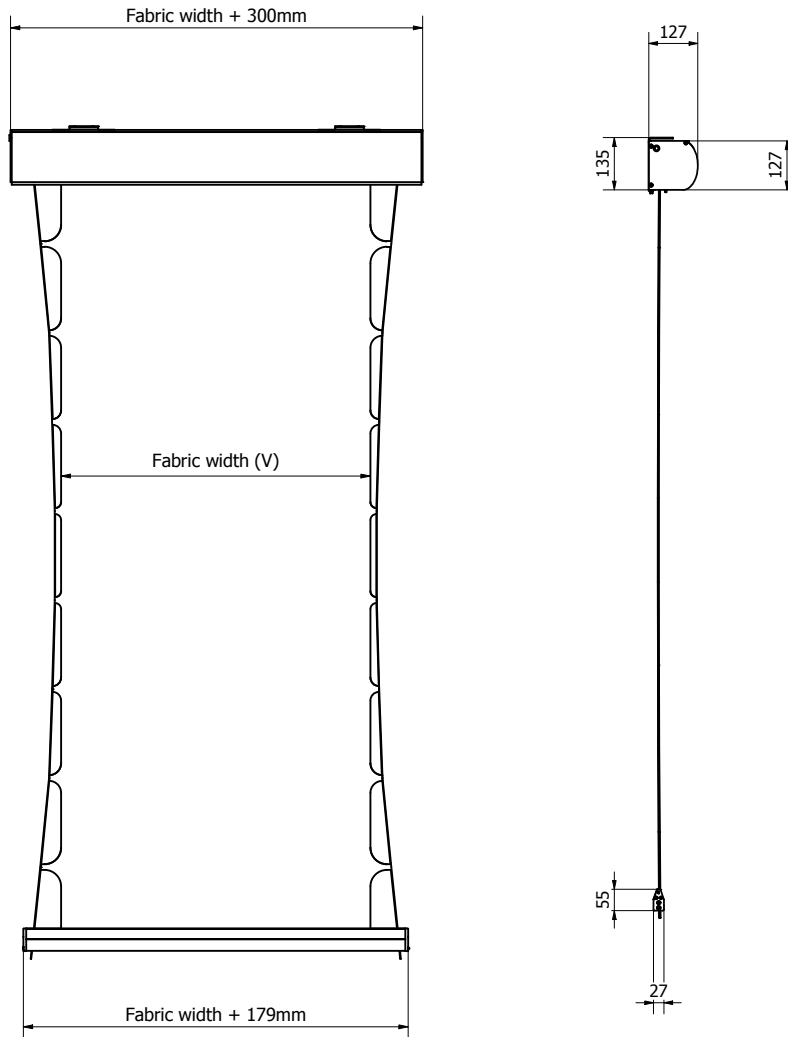

The screen has 5 cm wide black borders. The format of the viewing area is 16:9.

The screen has 5 cm wide black borders. The format of the viewing area is 16:10.

The screen has 5 cm wide black borders. The format of the viewing area is 4:3.

STANDARD FORMATS LOKE TT

The screen format is 1:1. No black borders.

The screen format is 4:3. No black borders.

The screen has 5 cm wide black borders. The format of the viewing area is 16:9.

The screen has 5 cm wide black borders. The format of the viewing area is 16:10.

The screen has 5 cm wide black borders. The format of the viewing area is 4:3.

The screen has 5 cm wide black borders. The format of the viewing area is 2:35:1

LOKE TAB TENSION

SCREEN SURFACES TT

ReAct 3.0