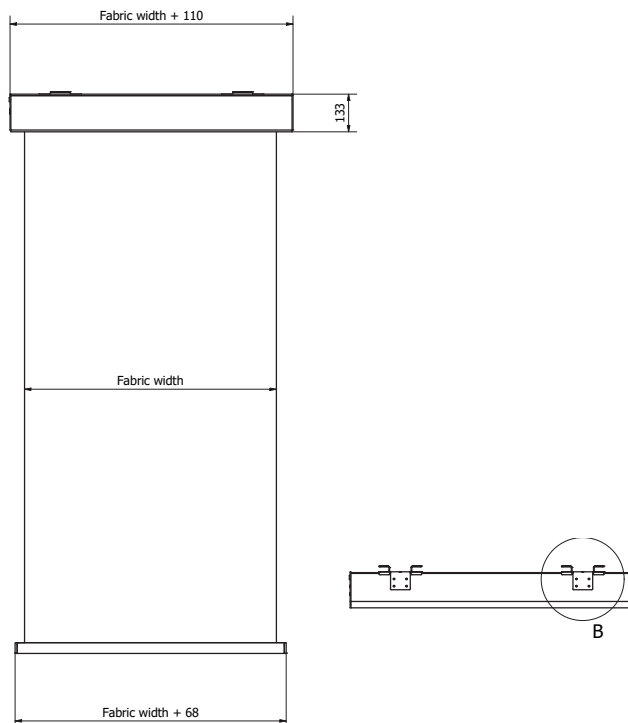

SCREEN DIMENSIONS

SCREEN SURFACES

Arctiq

Matt white front surface, fibre glass support, black-backed. Gain 1.0.

FlexWhite

Pliable matt white front surface, superb colour rendition, Full HD & 8K compliant. Gain 1.0.

Xpert

White front surface, PVC free. Flame retardant (B1) Excellent surface flatness and colour temp. Gain 1.0.

MOTOR CONTROL

DRAPER-ER MOTOR

Built-in controls

- Draper-ER radio receiver
- Dry contact (RJ12 connector)

Accessories

- Radio remote controls
- Autolink (App & röst Control)
- Dry contact transmitter
- WiFi-box App-control
- IP-box

INSTALLATION/WIRED MOTOR

Accessories

- Control box (RS232, RF, IR,
- 12V trigger,
- Dry contact transmitter)

STANDARD FORMATS LOKE

The screen format is 1:1. No black borders.

The screen format is 4:3. No black borders.

The screen has 5 cm wide black borders. The format of the viewing area is 16:9.

The screen has 5 cm wide black borders. The format of the viewing area is 16:10.

The screen has 5 cm wide black borders. The format of the viewing area is 4:3.

STANDARD FORMATS LOKE TT

The screen format is 1:1. No black borders.

The screen format is 4:3. No black borders.

The screen has 5 cm wide black borders. The format of the viewing area is 16:9.

The screen has 5 cm wide black borders. The format of the viewing area is 16:10.

The screen has 5 cm wide black borders. The format of the viewing area is 4:3.

The screen has 5 cm wide black borders. The format of the viewing area is 2:35:1