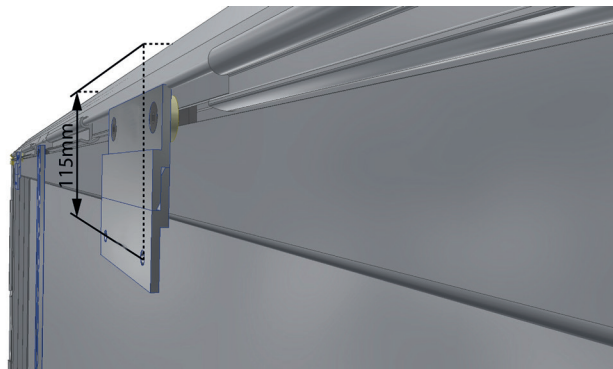

CONSTRUCTION