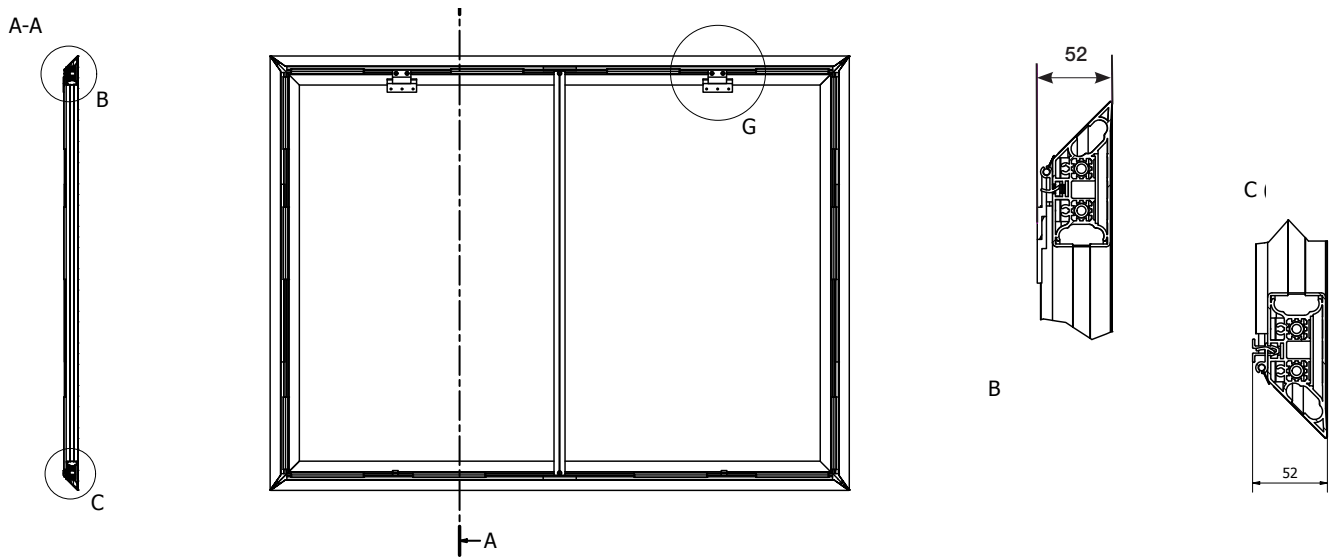

Frame Vision Edgeless

White screen of remarkable dimensions

The frame itself provides full vision.

By simply mounting the fabric in the rear groove of the frame extrusions we obtain a perfectly flat, completely white screen of remarkable dimensions. Fast and clean installation remains an absolute prerogative of this screen even though its main quality is beauty. Simply white, perfectly flat and clean, it stands out with its elegance and harmony in any application, satisfying the requirements of the most demanding client.

Flex Grey

Pliable gray front surface, superb colour rendition, 8K compliant. Gain 0.8

STANDART FORMAT

16:10

The format of the viewing area is 16:10.

16:9

The format of the viewing area is 16:9.

VE DETAILS

CONSTRUCTION

BRACKET DIMENSIONS