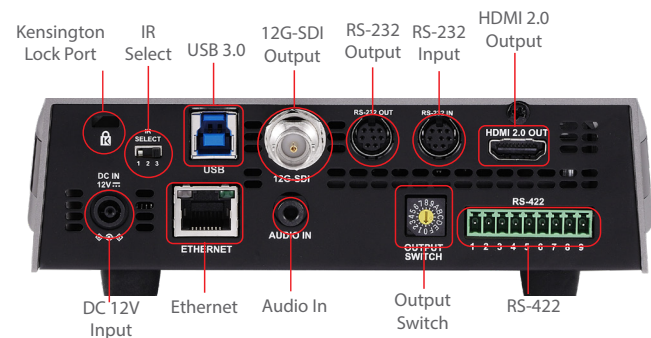

I/O CONNECTIONS

Lumens®

Lumens Integration, Inc.
4116 Clipper Court
Fremont, CA, 94538
Phone: +1-866-600-0988
Fax: +1-510-252-1389

Lumens Europe
De Nayerstraat 17 9470
Denderleeuw Belgium
Phone: +32-473-58-38-95
Fax: +32-2-452-76-00

www.MyLumens.com