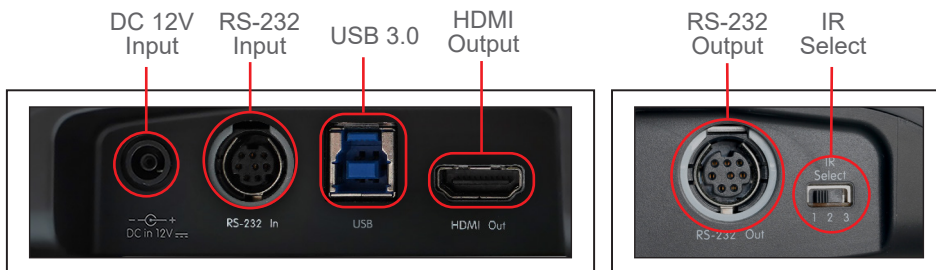

Product Specifications

Sensor	1/2.8" 2.41MP CMOS	Minimum Illumination	1.6 lux (F1.8, 50IRE, 60fps)
Video Format	HDMI: 1080p 60 / 50 fps 720p 60 / 50 fps USB: 1080p 30 / 25 fps 720p 30 / 25 fps	Focus System	Auto / Manual
Video Output (HD) Interface	HDMI / USB 3.0	Gain Control	Auto / Manual
Optical Zoom	12x	White Balance	Auto / One-Push / Manual
Digital Zoom	12x (HDMI Only)	Exposure Control	Auto / Manual
Horizontal Viewing Angle	72°	WDR	Yes
Vertical Viewing Angle	43°	3D NR	Yes
Diagonal Viewing Angle	80°	Image Flip	Yes
Panning Angle	+100° ~ -100°	Preset Positions	128
Panning Speed	100° / sec	Control Interface	RS-232 In and Out / USB
Tilting Angle	+30° ~ -30°	Control Protocol	VISCA / UVC
Tilting Speed	100° / sec	Video Stream	YUV422 / MJPEG
Aperture	F1.6~F2.8	IR Pass-through	Yes
Focal Length	f = 3.92 ~ 47.32 mm	IR Receiver	Yes
Shutter Speed	1/1 ~ 1/10,000 sec	IR Remote Control	Yes
Minimum Object Distance	500mm (Wide) ~ 1500mm (Tele)	Power Consumption	< 13W
Video S/N Ratio	> 50dB	Weight	2.9 lbs (1.3 kg)
		Dimension (W x D x H)	10.6" x 4.8" x 6.2" (267.8 x 123 x 156.1 mm)

I/O CONNECTIONS