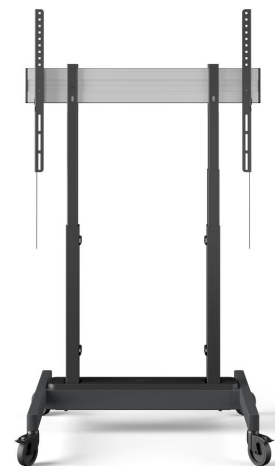

## RISE 3205 Motorized Display Lift Trolley basic 50 mm/s (black EU)

### Key Benefits

- Height adjustment range of no less than 700 mm
- TÜV and CE certified
- Movement speed of 50 mm/s for the heaviest screens with QuickRise™
- Lock your TV with a single click through ClickLoc™

Display moved smoothly and safely to the correct height A RISE 3205 motorized display lift trolley is suitable for (interactive) displays measuring up to 86" and weighing max. 100 kg. The lift raises the display smoothly and safely at a speed of 50 mm/s. The motorized display lift has a 700 mm travel range.

# RISE 3205 Motorized Display Lift Trolley basic 50 mm/s (black EU)