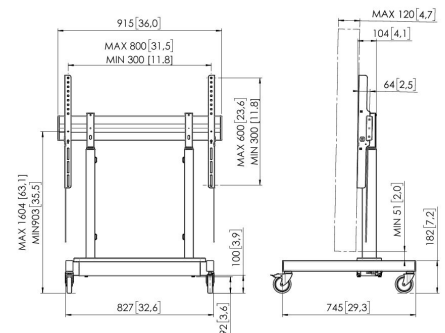

## RISE 3205 Motorized Display Lift Trolley basic 50 mm/s (black EU)

### Key Benefits

- Height adjustment range of no less than 700 mm
- TÜV and CE certified
- Movement speed of 50 mm/s for the heaviest screens with QuickRise™
- Lock your TV with a single click through ClickLoc™

Display moved smoothly and safely to the correct height A RISE 3205 motorized display lift trolley is suitable for (interactive) displays measuring up to 86" and weighing max. 100 kg. The lift raises the display smoothly and safely at a speed of 50 mm/s. The motorized display lift has a 700 mm travel range.

## Specifications

Article number (SKU)	7332050
Colour	Black
EAN single box	8712285357428
Height	1218
Width	827
Depth	745
TÜV certified	Yes
Anti Collision safety mechanism	Yes
Guarantee	5 years
Min. screen size (inch)	43
Max. screen size (inch)	86
Certifications	CE TÜV UL
Max. distance to floor - center display (mm)	1604
Max. horizontal hole pattern (mm)	800
Max. screen size (inch)	86
Max. vertical hole pattern (mm)	600
Min. distance to floor - center display (mm)	903
Min. horizontal hole pattern (mm)	300
Min. screen size (inch)	43
Min. vertical hole pattern (mm)	300
Motorized	Yes
Height adjustment (mm)	700