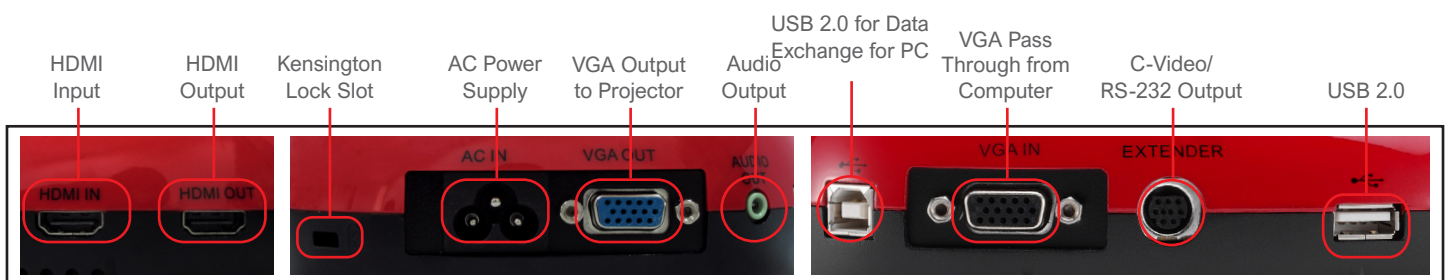

User Interface

Lumens®

Lumens Integration, Inc.
4116 Clipper Court
Fremont, CA, 94538
Phone: +1-866-600-0988
Fax: +1-510-252-1389

Lumens Europe
De Nayerstraat 17 9470
Denderleeuw Belgium
Phone: +32-473-58-38-95
Fax: +32-2-452-76-00

www.MyLumens.com